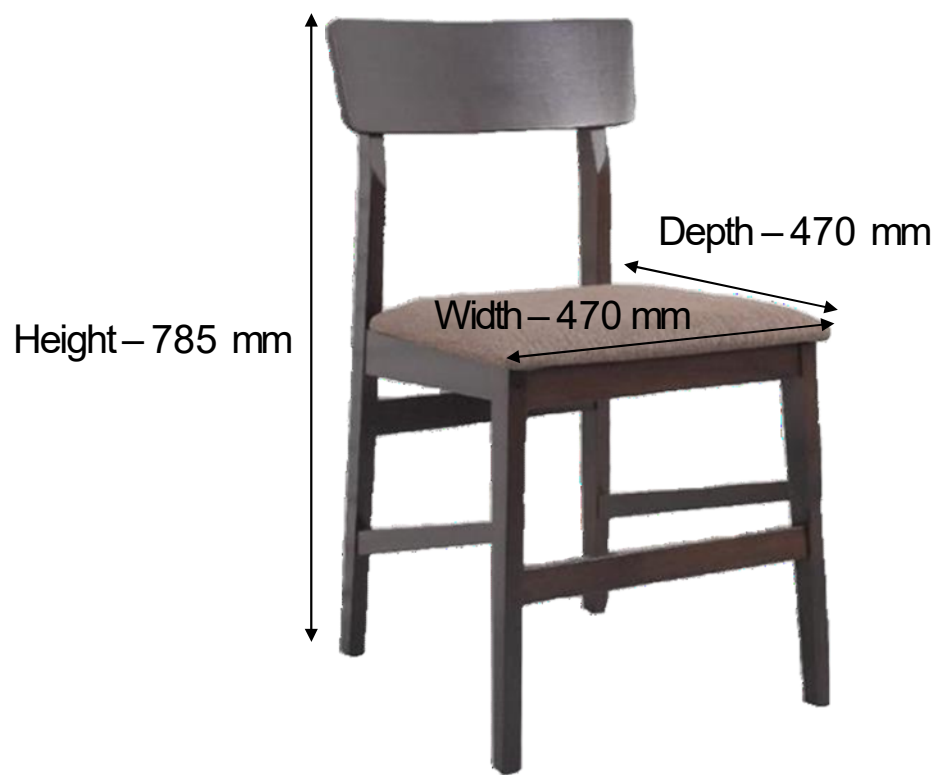

STURDY & DURABLE STRUCTURE

The rubberwood frame of the table and chair assures ultimate strength and durability

BUDGET-FRIENDLY

The set makes for a great budget friendly 4 - seater option

PRODUCT DIMENSIONS AND MATERIAL SPECIFICATIONS

TABLE TOP THICKNESS - 19 MM

WIDTH - 750 MM

LENGTH - 1100 MM

HEIGHT - 759 MM

TABLE TOP - MDF + SOLID RUBBERWOOD

TABLE LEGS - SOLID RUBBERWOOD

PRODUCT DIMENSIONS AND MATERIAL SPECIFICATIONS

CHANGE IN ACEPRODINING CHAIR UPHOLSTERY SHADE